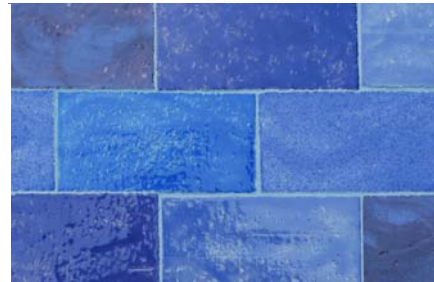

Regency Brick Blend

Bermuda Brick Blend